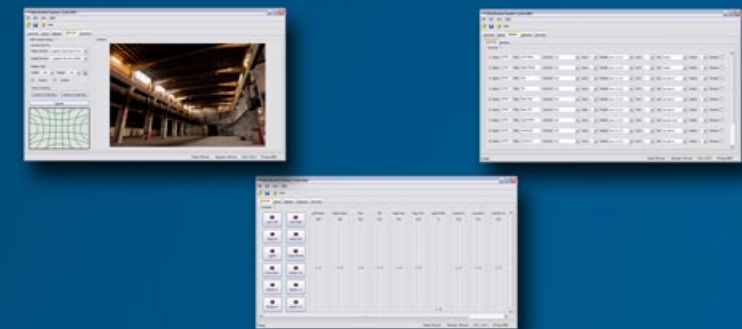

RGI-DSCv3 Distributed Systems Controller